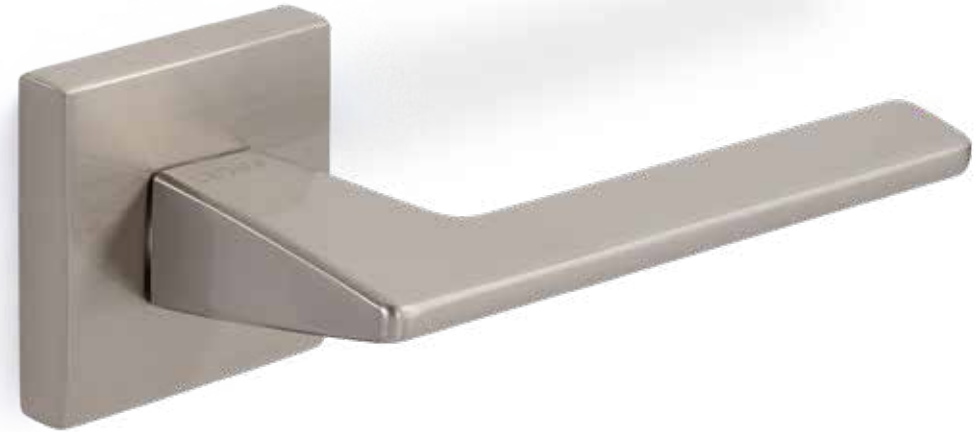

VIA

ROSETTE TYPE

Material
Zinc Alloy

STANDARD FINISHES

VIA-S

ROSETTE TYPE

Material
Zinc Alloy

STANDARD FINISHES