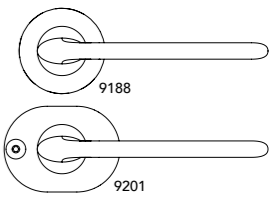

THOR
A 5108

Material
Zinc Alloy

STANDARD FINISHES

VERA
A 5107

Material
Zinc Alloy

ROSETTE TYPE

STANDARD FINISHES