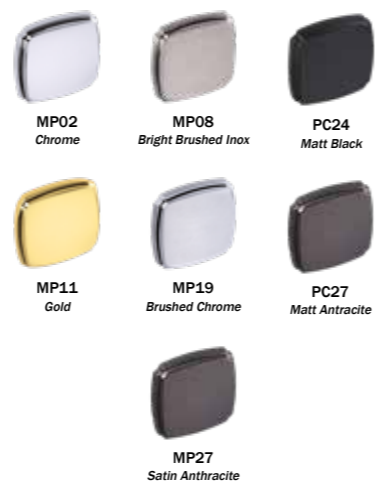

THOR
A 5108

Material
Zinc Alloy

STANDARD FINISHES

VERA
A 5107

Material
Zinc Alloy

ROSETTE TYPE

STANDARD FINISHES