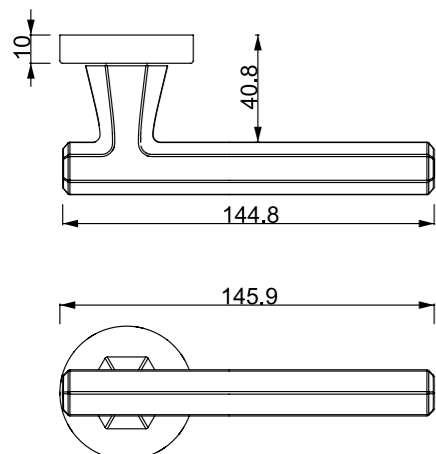

THOR
A 5108

Material
Zinc Alloy

STANDARD FINISHES

VERA
A 5107

Material
Zinc Alloy

ROSETTE TYPE

STANDARD FINISHES