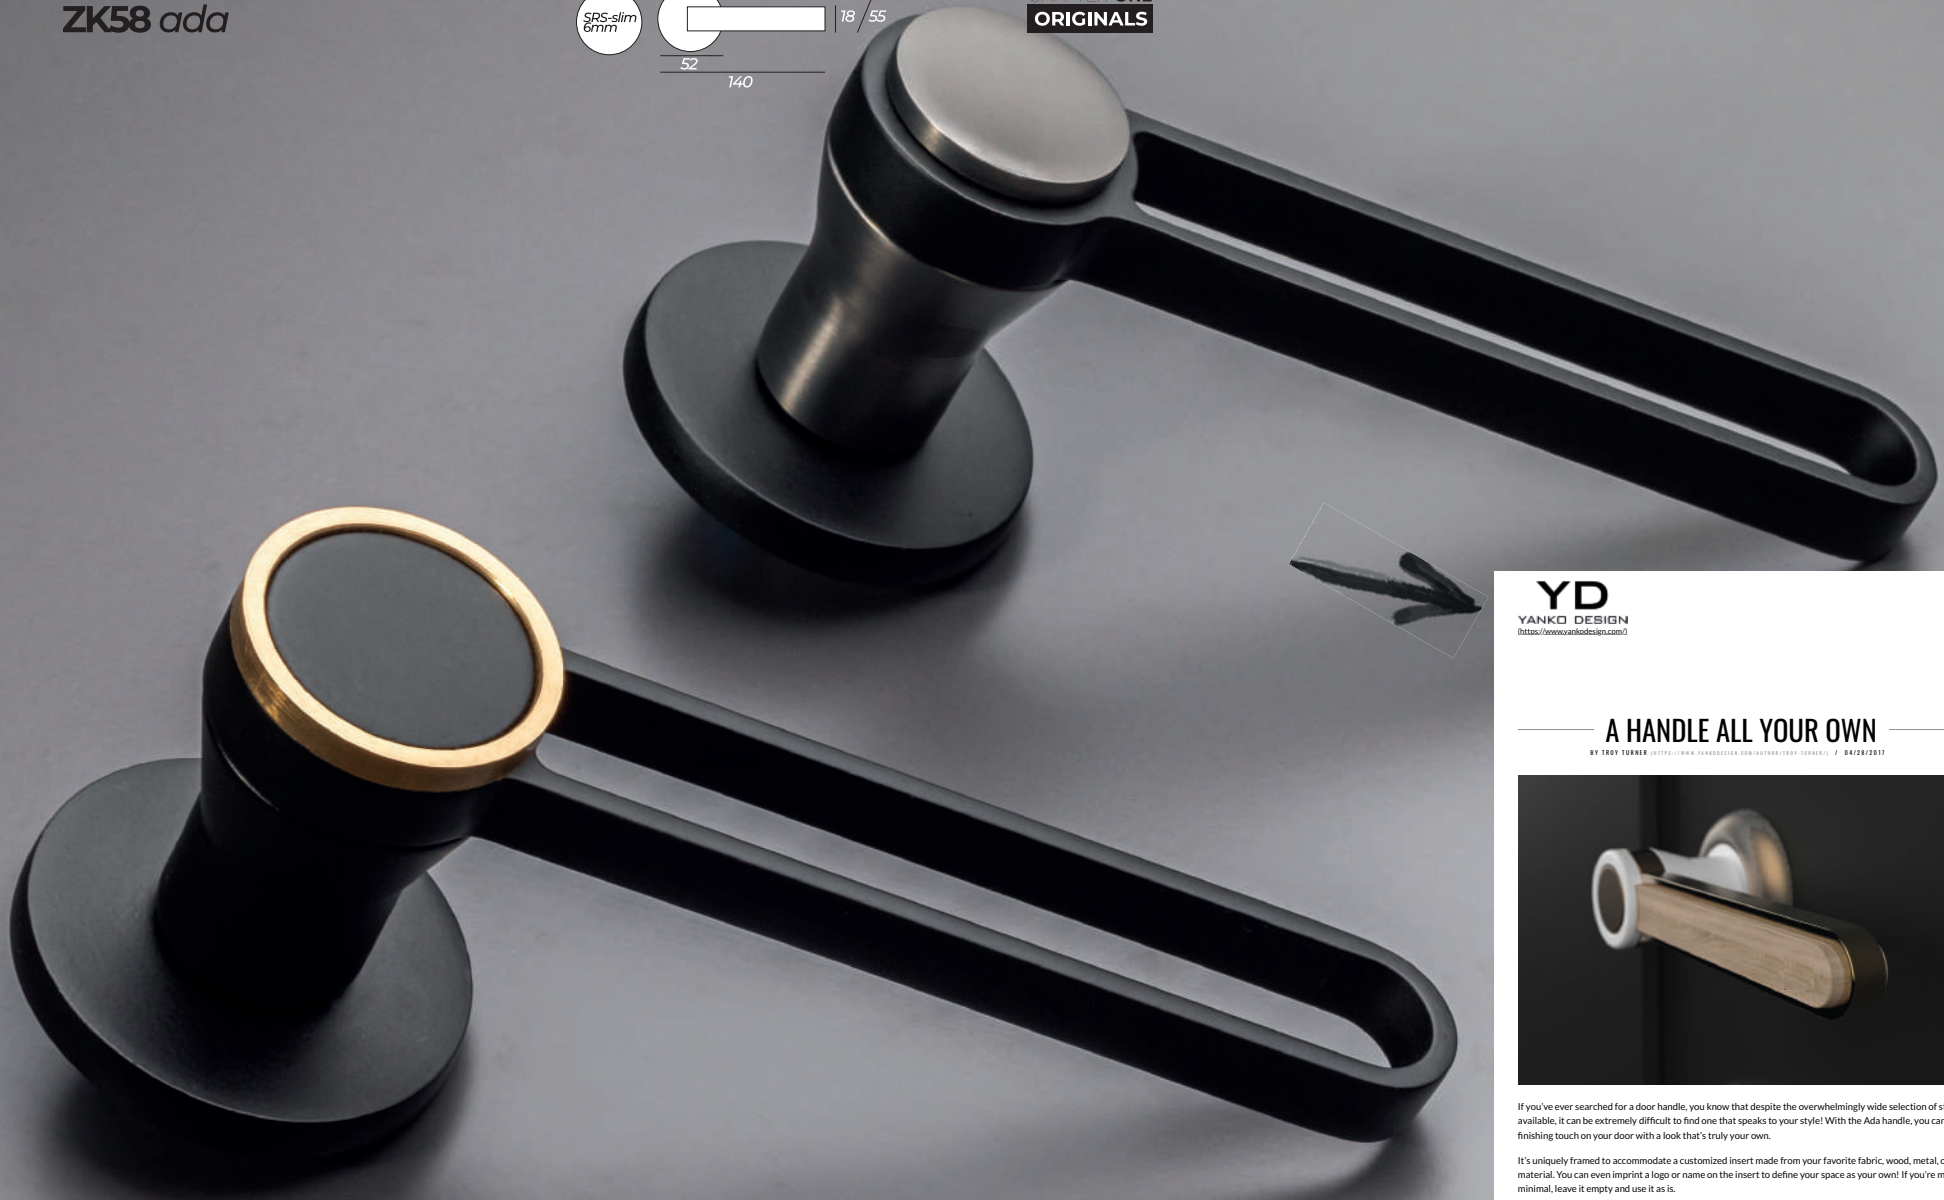

ZK58 ada

ÖZEN

CHAPTER ONE
ORIGINALS

YD
YANKO DESIGN
<https://www.yankodesign.com/>

A HANDLE ALL YOUR OWN