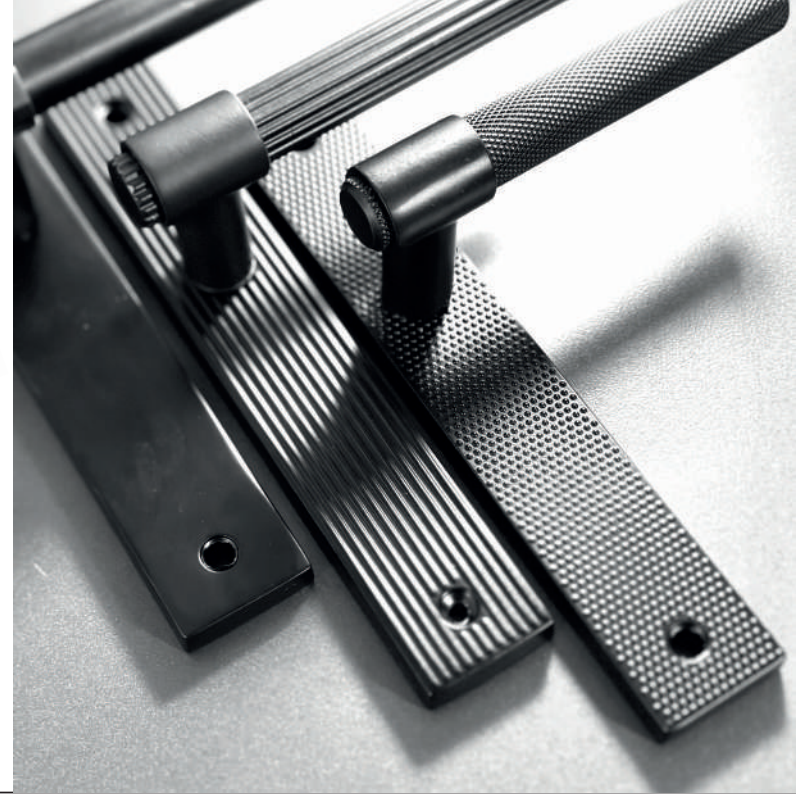

20 AB

*pull handle, cabinet handle and bathroom series

ZK79 erva

04 BL

*pull handle, cabinet handle and bathroom series

özen
CHAPTER ONE
ORIGINALS

plate type **SQUARE**
SIMPLE
LINED
KNURLED

ZK68 fusha