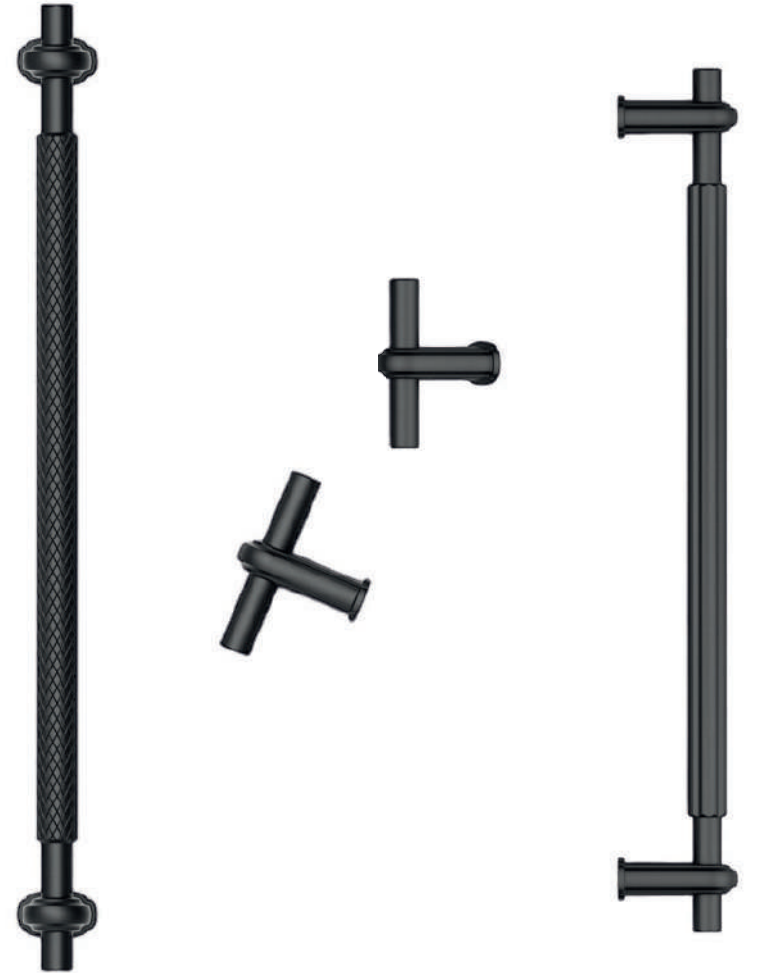

*pull handle and cabinet handles