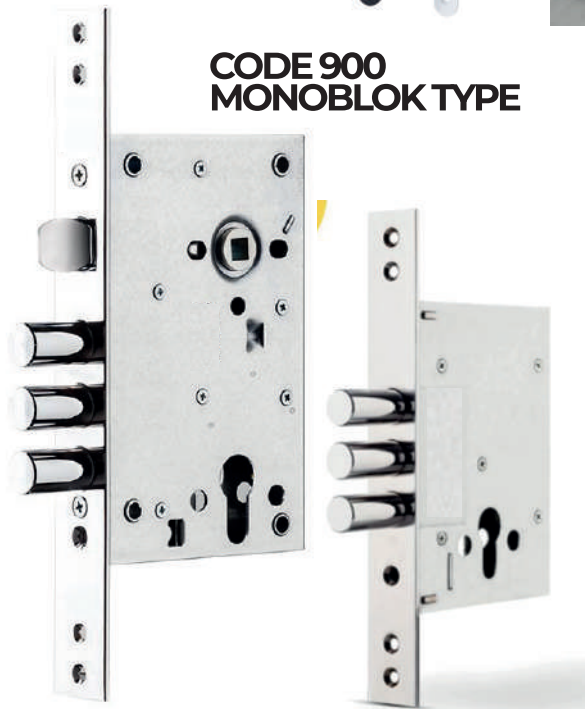

*if you interested more in mortise,
please contact for locks catalogue*

**CODE 500
INTERIOR TYPE**

Backset

Axis

Front Plates

**CODE 800
RIM LOCKS**

**CODE 900
MONOBLOK TYPE**

**CODE 700
ALUMINIUM AND PVC DOORS**