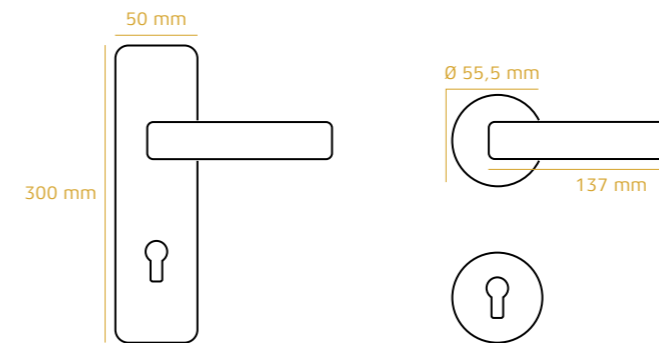

EKSELANS

Tasarım/Design:
Hamza Doğan