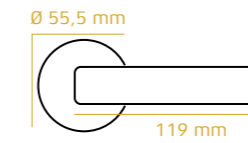

ATLAS

Tasarım/Design:
Doğalar Design Team