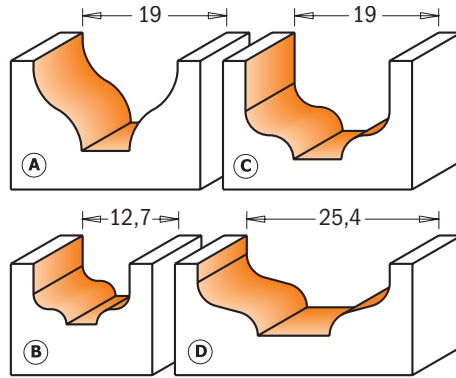

Decorative Beading Bits

7/8/965

This new CMT bit produces a classic single or double-edged bead. Ideal for creating a marked decorative effect on panel, door and drawer work.

Drawing is 1:1 scale

Drawing is 1:1 scale

D mm	d mm	R mm	I mm	L mm	PROFILE		ORDER NO. S=Ø6mm	ORDER NO. S=Ø6,35mm	ORDER NO. S=Ø8mm	ORDER NO. S=Ø12mm	ORDER NO. S=Ø12,7mm
19	6,35	6,4	11	50,8	A	10	765.001.11	865.001.11	965.001.11	965.501.11	865.501.11
12,7	4	2	8	51	B	10		865.002.11	965.002.11		
19	6,35	3,2	13	68	C	10				965.503.11	865.503.11
25,4	9,5	3,2	9,5	49	D	10				965.504.11	865.504.11
10	1,3	5	10	50	E	10	765.402.11	865.402.11	965.402.11		

Classical Bead Bits

7/8/965B

This bit equipped with a bearing fixed on the shank gives you even more decorative possibilities such as inlays and groove work on furniture panels, vitrines, and drawer fronts. A wide flat bottom cut and positioning just above the wood surface, lets you see the results immediately.

Drawing is 1:1 scale

D mm	R mm	I mm	L mm	PROFILE		ORDER NO S=Ø6mm	ORDER NO S=Ø6,35mm	ORDER NO S=Ø8mm	ORDER NO S=Ø12mm	ORDER NO S=Ø12,7mm	Spare parts		
19	3,2	12,3	54	A	10	765.201.11B							
19	3,2	12,3	54	A	10		865.201.11B				791.007.00	541.003.00	991.056.00
28,6	4	14,3	58,8	B	10			965.202.11B			791.004.00	541.001.00	991.056.00
28,6	4	14,3	58,8	B	10				965.702.11B		791.027.00	541.002.00	991.056.00
28,6	4	14,3	58,8	B	10					865.702.11B	791.027.00	541.005.00	991.056.00
19	3,2	12,3	54	C	10	765.301.11B					791.027.00	541.002.00	991.056.00
19	3,2	12,3	54	C	10		865.301.11B				791.007.00	541.003.00	991.056.00
28,6	4	13,3	58	D	10			965.302.11B		865.802.11B	791.004.00	541.001.00	991.056.00
28,6	4	13,3	58	D	10				965.802.11B		791.027.00	541.002.00	991.056.00
34,9	4,76 - 6,35	18,5	66,1	E	10			965.303.11B			791.027.00	541.005.00	991.056.00
34,9	4,76 - 6,35	18,5	66,1	E	10				865.803.11B		791.031.00	541.004.00	991.056.00
											791.029.00	541.002.00	991.056.00