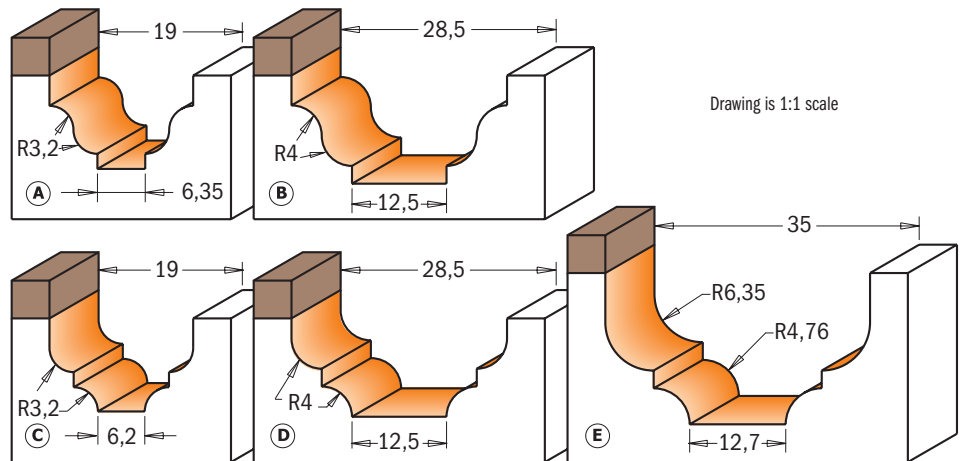

Decorative Beading Bits

7/8/965

This new CMT bit produces a classic single or double-edged bead. Ideal for creating a marked decorative effect on panel, door and drawer work.

Drawing is 1:1 scale

Drawing is 1:1 scale

D mm	d mm	R mm	I mm	L mm	PROFILE		ORDER NO. S=Ø6mm	ORDER NO. S=Ø6,35mm	ORDER NO. S=Ø8mm	ORDER NO. S=Ø12mm	ORDER NO. S=Ø12,7mm
19	6,35	6,4	11	50,8	A	10	765.001.11	865.001.11	965.001.11	965.501.11	865.501.11
12,7	4	2	8	51	B	10		865.002.11	965.002.11		
19	6,35	3,2	13	68	C	10				965.503.11	865.503.11
25,4	9,5	3,2	9,5	49	D	10				965.504.11	865.504.11
10	1,3	5	10	50	E	10	765.402.11	865.402.11	965.402.11		

Classical Bead Bits

7/8/965B

This bit equipped with a bearing fixed on the shank gives you even more decorative possibilities such as inlays and groove work on furniture panels, vitrines, and drawer fronts. A wide flat bottom cut and positioning just above the wood surface, lets you see the results immediately.

Drawing is 1:1 scale

D mm	R mm	I mm	L mm	PROFILE		ORDER NO S=Ø6mm	ORDER NO S=Ø6,35mm	ORDER NO S=Ø8mm	ORDER NO S=Ø12mm	ORDER NO S=Ø12,7mm	Spare parts		
19	3,2	12,3	54	A	10	765.201.11B							
19	3,2	12,3	54	A	10		865.201.11B				791.007.00	541.003.00	991.056.00
28,6	4	14,3	58,8	B	10			965.202.11B			791.004.00	541.001.00	991.056.00
28,6	4	14,3	58,8	B	10				965.702.11B		791.027.00	541.002.00	991.056.00
28,6	4	14,3	58,8	B	10					865.702.11B	791.027.00	541.005.00	991.056.00
19	3,2	12,3	54	C	10	765.301.11B					791.027.00	541.002.00	991.056.00
19	3,2	12,3	54	C	10		865.301.11B				791.007.00	541.003.00	991.056.00
28,6	4	13,3	58	D	10			965.302.11B		865.802.11B	791.004.00	541.001.00	991.056.00
28,6	4	13,3	58	D	10				965.802.11B		791.027.00	541.002.00	991.056.00
34,9	4,76 - 6,35	18,5	66,1	E	10			965.303.11B			791.027.00	541.005.00	991.056.00
34,9	4,76 - 6,35	18,5	66,1	E	10				865.803.11B		791.031.00	541.004.00	991.056.00
											791.029.00	541.002.00	991.056.00