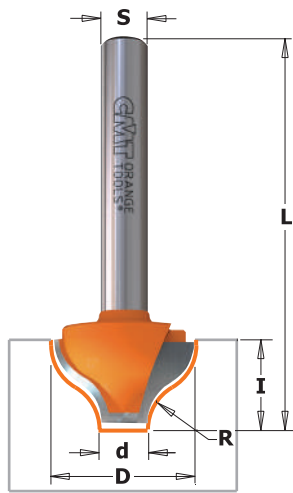

Decorative Beading Bits

7/8/965

This new CMT bit produces a classic single or double-edged bead. Ideal for creating a marked decorative effect on panel, door and drawer work.

Drawing is 1:1 scale

Drawing is 1:1 scale

D mm	d mm	R mm	I mm	L mm	PROFILE		ORDER NO. S=Ø6mm	ORDER NO. S=Ø6,35mm	ORDER NO. S=Ø8mm	ORDER NO. S=Ø12mm	ORDER NO. S=Ø12,7mm
19	6,35	6,4	11	50,8	A	10	765.001.11	865.001.11	965.001.11	965.501.11	865.501.11
12,7	4	2	8	51	B	10		865.002.11	965.002.11		
19	6,35	3,2	13	68	C	10				965.503.11	865.503.11
25,4	9,5	3,2	9,5	49	D	10				965.504.11	865.504.11
10	1,3	5	10	50	E	10	765.402.11	865.402.11	965.402.11		

Classical Bead Bits

7/8/965B

This bit equipped with a bearing fixed on the shank gives you even more decorative possibilities such as inlays and groove work on furniture panels, vitrines, and drawer fronts. A wide flat bottom cut and positioning just above the wood surface, lets you see the results immediately.

Drawing is 1:1 scale

D mm	R mm	I mm	L mm	PROFILE		ORDER NO S=Ø6mm	ORDER NO S=Ø6,35mm	ORDER NO S=Ø8mm	ORDER NO S=Ø12mm	ORDER NO S=Ø12,7mm	Spare parts		
19	3,2	12,3	54	A	10	765.201.11B							
19	3,2	12,3	54	A	10		865.201.11B				791.007.00	541.003.00	991.056.00
28,6	4	14,3	58,8	B	10			965.202.11B			791.004.00	541.001.00	991.056.00
28,6	4	14,3	58,8	B	10				965.702.11B		791.027.00	541.002.00	991.056.00
28,6	4	14,3	58,8	B	10					865.702.11B	791.027.00	541.005.00	991.056.00
19	3,2	12,3	54	C	10	765.301.11B					791.027.00	541.002.00	991.056.00
19	3,2	12,3	54	C	10		865.301.11B				791.007.00	541.003.00	991.056.00
28,6	4	13,3	58	D	10			965.302.11B		865.802.11B	791.004.00	541.001.00	991.056.00
28,6	4	13,3	58	D	10				965.802.11B		791.027.00	541.002.00	991.056.00
34,9	4,76 - 6,35	18,5	66,1	E	10			965.303.11B			791.027.00	541.005.00	991.056.00
34,9	4,76 - 6,35	18,5	66,1	E	10				865.803.11B		791.031.00	541.004.00	991.056.00
											791.029.00	541.002.00	991.056.00