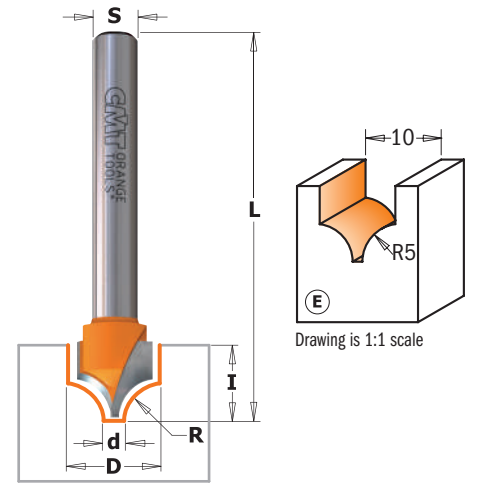

Decorative Beading Bits

7/8/965

This new CMT bit produces a classic single or double-edged bead. Ideal for creating a marked decorative effect on panel, door and drawer work.

Drawing is 1:1 scale

Drawing is 1:1 scale

D mm	d mm	R mm	I mm	L mm	PROFILE		ORDER NO. S=Ø6mm	ORDER NO. S=Ø6,35mm	ORDER NO. S=Ø8mm	ORDER NO. S=Ø12mm	ORDER NO. S=Ø12,7mm
19	6,35	6,4	11	50,8	A	10	765.001.11	865.001.11	965.001.11	965.501.11	865.501.11
12,7	4	2	8	51	B	10		865.002.11	965.002.11		
19	6,35	3,2	13	68	C	10				965.503.11	865.503.11
25,4	9,5	3,2	9,5	49	D	10				965.504.11	865.504.11
10	1,3	5	10	50	E	10	765.402.11	865.402.11	965.402.11		

Classical Bead Bits

7/8/965B

This bit equipped with a bearing fixed on the shank gives you even more decorative possibilities such as inlays and groove work on furniture panels, vitrines, and drawer fronts. A wide flat bottom cut and positioning just above the wood surface, lets you see the results immediately.

Drawing is 1:1 scale

D mm	R mm	I mm	L mm	PROFILE		ORDER NO S=Ø6mm	ORDER NO S=Ø6,35mm	ORDER NO S=Ø8mm	ORDER NO S=Ø12mm	ORDER NO S=Ø12,7mm	Spare parts		
19	3,2	12,3	54	A	10	765.201.11B							
19	3,2	12,3	54	A	10		865.201.11B				791.007.00	541.003.00	991.056.00
28,6	4	14,3	58,8	B	10			965.202.11B			791.004.00	541.001.00	991.056.00
28,6	4	14,3	58,8	B	10				965.702.11B		791.027.00	541.002.00	991.056.00
28,6	4	14,3	58,8	B	10					865.702.11B	791.027.00	541.005.00	991.056.00
19	3,2	12,3	54	C	10	765.301.11B					791.027.00	541.002.00	991.056.00
19	3,2	12,3	54	C	10		865.301.11B				791.007.00	541.003.00	991.056.00
28,6	4	13,3	58	D	10			965.302.11B		865.802.11B	791.004.00	541.001.00	991.056.00
28,6	4	13,3	58	D	10				965.802.11B		791.027.00	541.002.00	991.056.00
34,9	4,76 - 6,35	18,5	66,1	E	10			965.303.11B			791.027.00	541.005.00	991.056.00
34,9	4,76 - 6,35	18,5	66,1	E	10				865.803.11B		791.031.00	541.004.00	991.056.00
											791.029.00	541.002.00	991.056.00