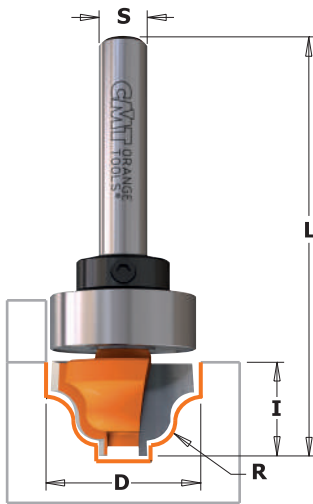

Decorative Beading Bits

7/8/965

This new CMT bit produces a classic single or double-edged bead. Ideal for creating a marked decorative effect on panel, door and drawer work.

Drawing is 1:1 scale

Drawing is 1:1 scale

D mm	d mm	R mm	I mm	L mm	PROFILE		ORDER NO. S=Ø6mm	ORDER NO. S=Ø6,35mm	ORDER NO. S=Ø8mm	ORDER NO. S=Ø12mm	ORDER NO. S=Ø12,7mm
19	6,35	6,4	11	50,8	A	10	765.001.11	865.001.11	965.001.11	965.501.11	865.501.11
12,7	4	2	8	51	B	10		865.002.11	965.002.11		
19	6,35	3,2	13	68	C	10				965.503.11	865.503.11
25,4	9,5	3,2	9,5	49	D	10				965.504.11	865.504.11
10	1,3	5	10	50	E	10	765.402.11	865.402.11	965.402.11		

Classical Bead Bits

7/8/965B

This bit equipped with a bearing fixed on the shank gives you even more decorative possibilities such as inlays and groove work on furniture panels, vitrines, and drawer fronts. A wide flat bottom cut and positioning just above the wood surface, lets you see the results immediately.

Drawing is 1:1 scale

D mm	R mm	I mm	L mm	PROFILE		ORDER NO S=Ø6mm	ORDER NO S=Ø6,35mm	ORDER NO S=Ø8mm	ORDER NO S=Ø12mm	ORDER NO S=Ø12,7mm	Spare parts		
19	3,2	12,3	54	A	10	765.201.11B							
19	3,2	12,3	54	A	10		865.201.11B				791.007.00	541.003.00	991.056.00
28,6	4	14,3	58,8	B	10			965.202.11B			791.004.00	541.001.00	991.056.00
28,6	4	14,3	58,8	B	10				965.702.11B		791.027.00	541.002.00	991.056.00
28,6	4	14,3	58,8	B	10					865.702.11B	791.027.00	541.005.00	991.056.00
19	3,2	12,3	54	C	10	765.301.11B					791.027.00	541.002.00	991.056.00
19	3,2	12,3	54	C	10		865.301.11B				791.007.00	541.003.00	991.056.00
28,6	4	13,3	58	D	10			965.302.11B		865.802.11B	791.004.00	541.001.00	991.056.00
28,6	4	13,3	58	D	10				965.802.11B		791.027.00	541.002.00	991.056.00
34,9	4,76 - 6,35	18,5	66,1	E	10			965.303.11B			791.027.00	541.005.00	991.056.00
34,9	4,76 - 6,35	18,5	66,1	E	10				865.803.11B		791.031.00	541.004.00	991.056.00
											791.029.00	541.002.00	991.056.00